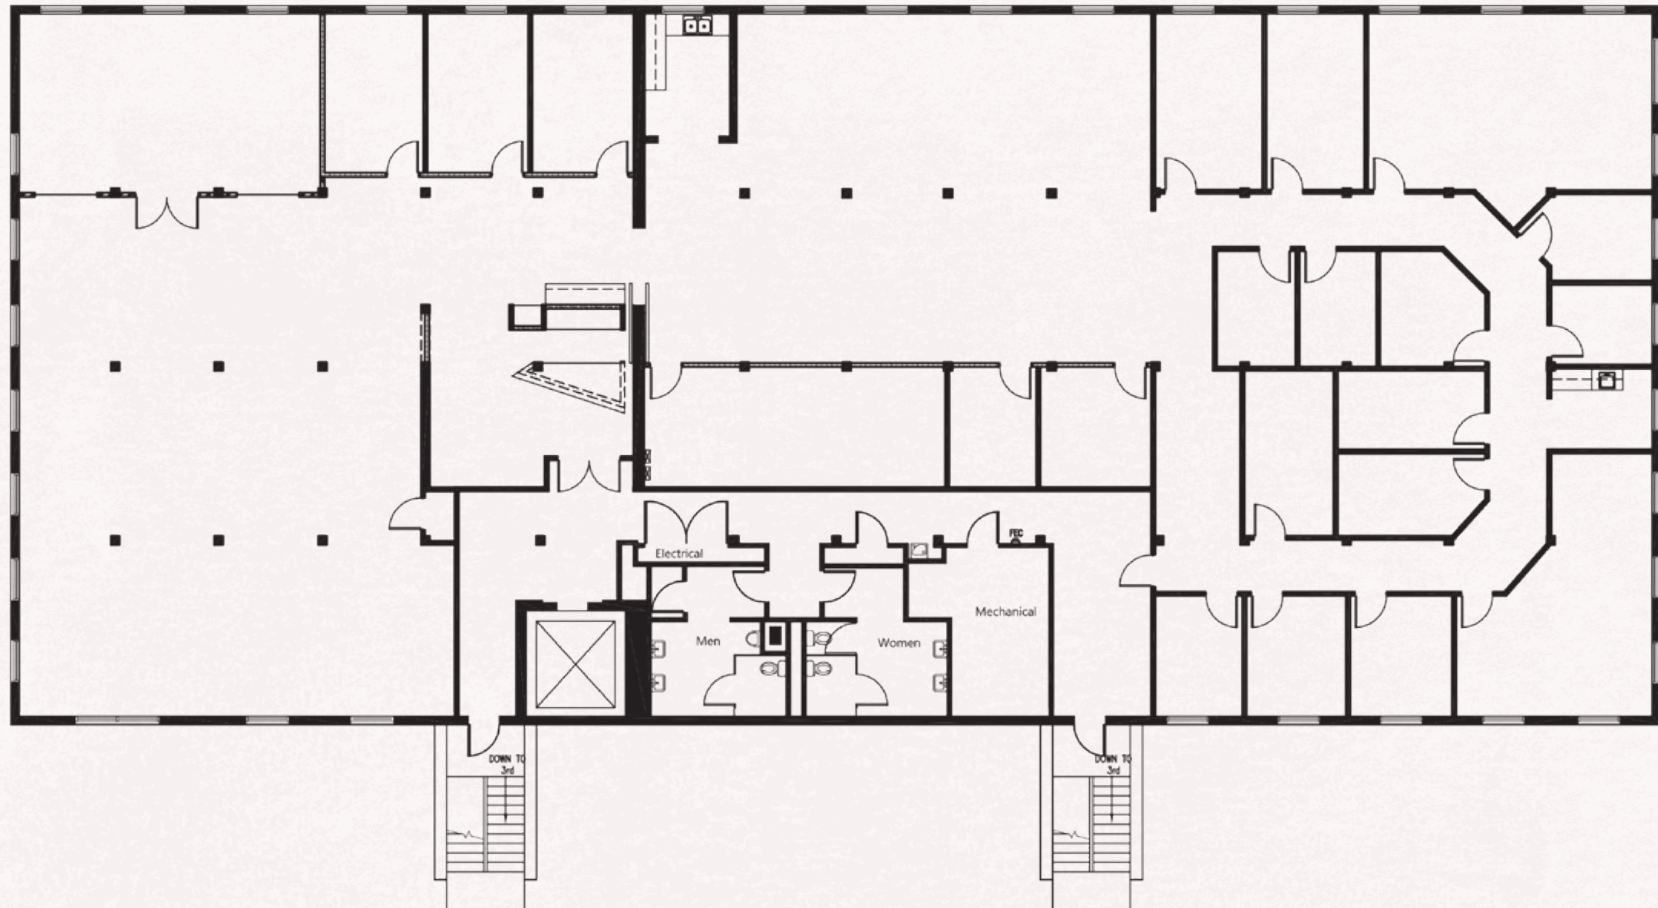

SUITE 400

10,757 RSF

EST.  1903

CARRIAGE WORKS

NORTH

Note: Drawing not to scale.