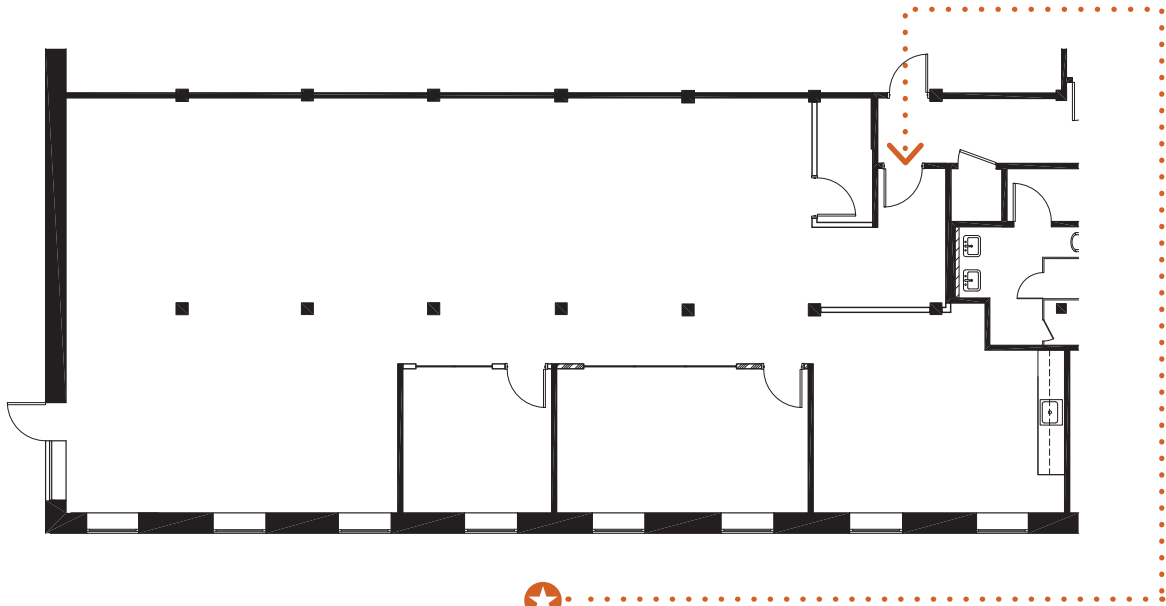

EST.  1903

CARRIAGE WORKS

- 530 MEANS STREET -

SUITE 107 | 2,809 RSF

★
PRIMARY
ENTRANCE

NORTH

Note: Drawing not to scale.

- KEY PLAN -