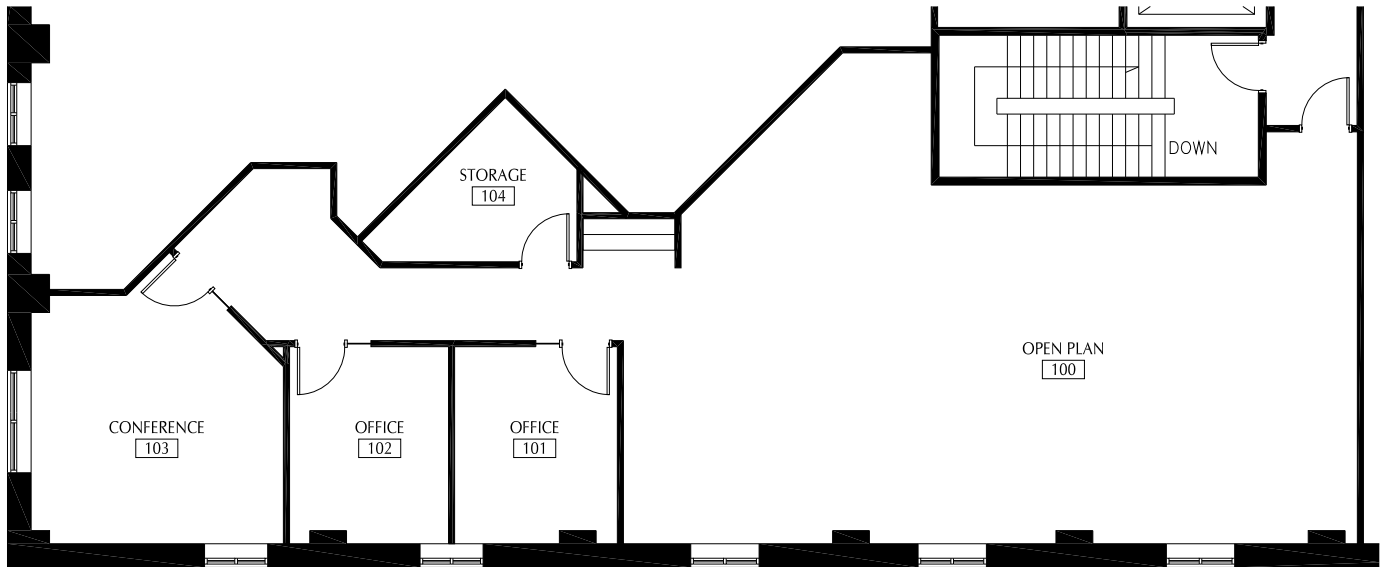

# CARRIAGE WORKS

- 590 MEANS STREET -

SUITE 240 | 2,305 RSF

PRIMARY  
ENTRANCE

NORTH

Note: Drawing not to scale.

For leasing information, please contact:

Jeff Pollock, CCIM, SIOR  
404-662-2182  
jp@pollockcommercial.com