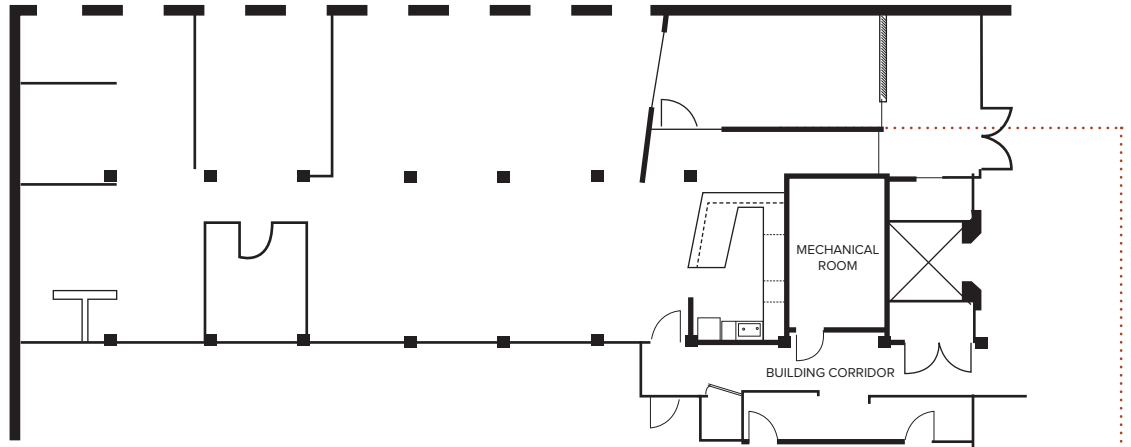

# CARRIAGE WORKS

- 590 MEANS STREET -

SUITE 105 | 3,407 RSF

  
PRIMARY  
ENTRANCE

NORTH

*Note: Drawing not to scale.*

*For leasing information, please contact:*

Jeff Pollock, CCIM  
404-662-2182  
jp@pollockcommercial.com