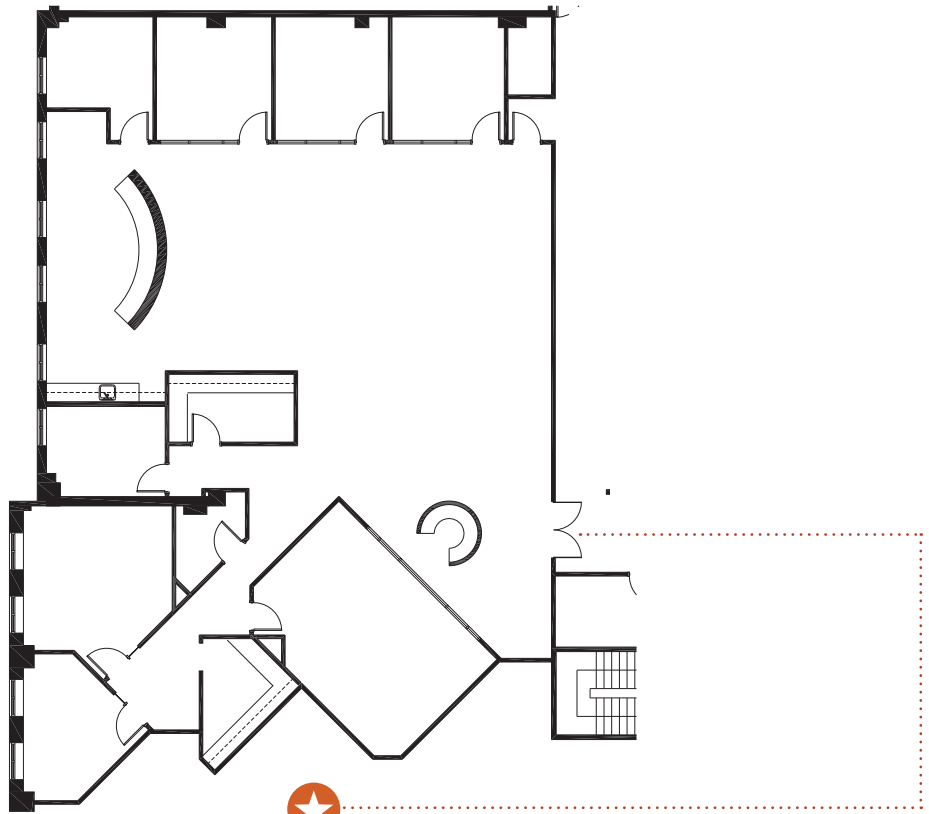

EST.  1903

CARRIAGE WORKS

- 590 MEANS STREET -

SUITE 250 | 5,009 RSF

★
PRIMARY
ENTRANCE

NORTH

Note: Drawing not to scale.

For leasing information, please contact: