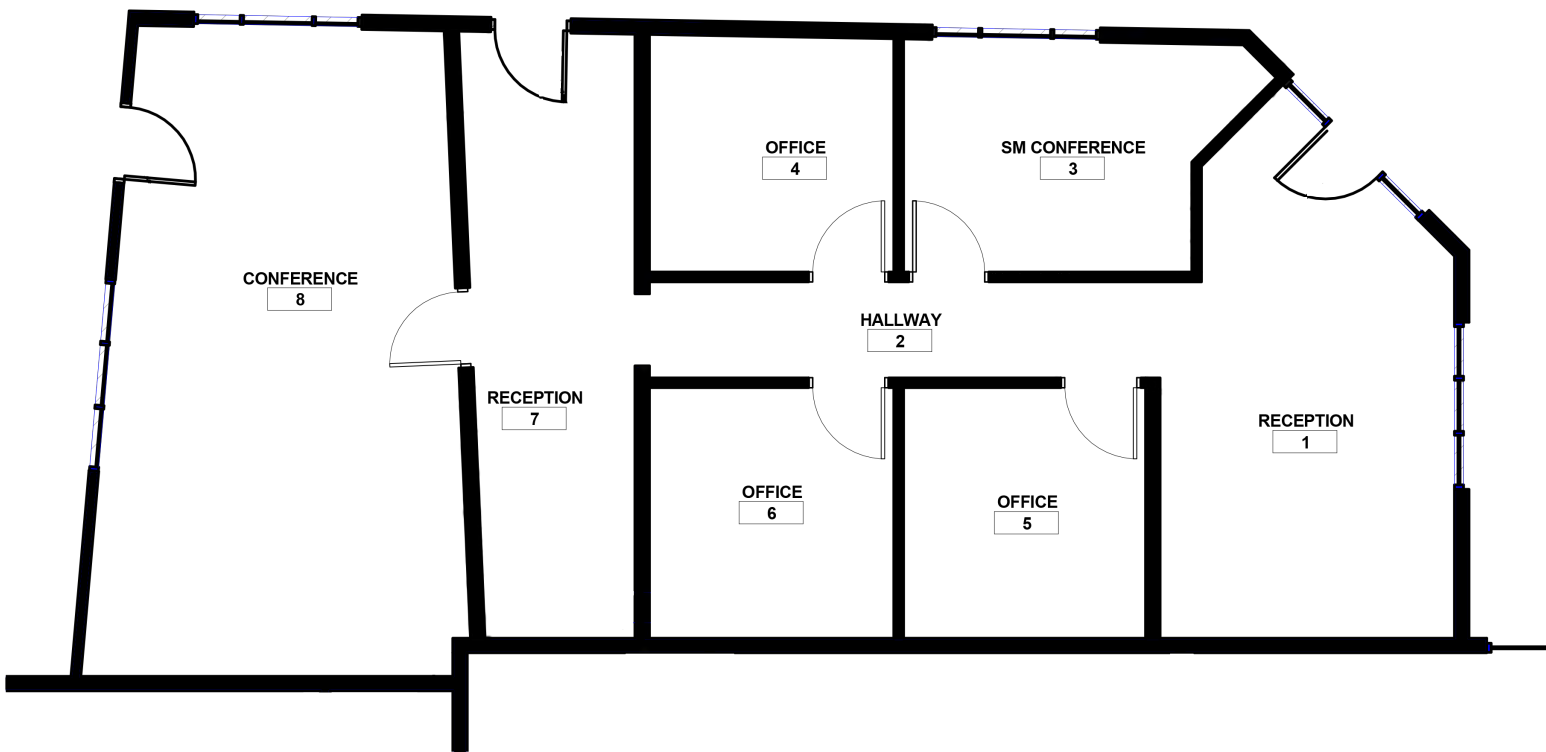

Glassworks A

Suite A800 | +1,724 SF

POLLOCK
COMMERCIAL

Jeff Pollock, CCIM, SIOR
404-662-2182
jp@pollockcommercial.com

Katie Sentell
404-596-8419
katie@pollockcommercial.com