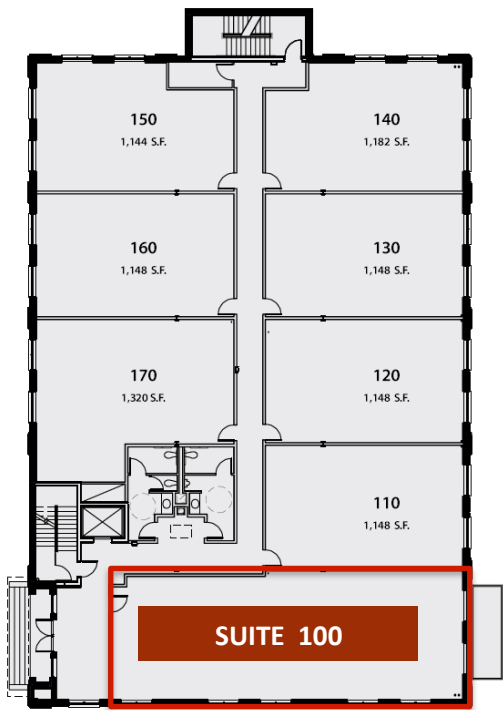

BUILDING PLANS :